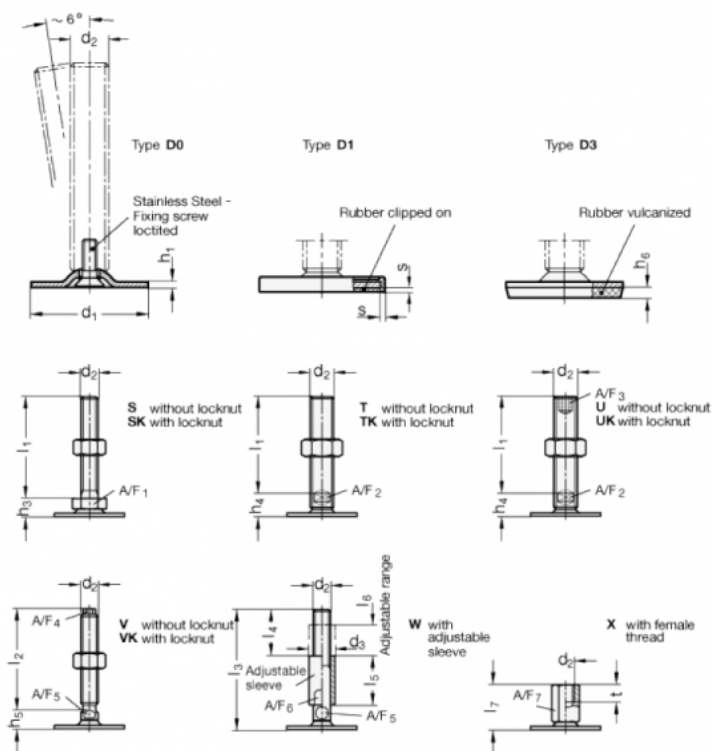

Article number: 204180M16150D0TK
 Description: E+G levelling foot
 GN 41-80-M16-150-D0-TK
 Note: TK With nut, Wrench flat at the bottom

Measures

- A/F2 = 12
- d1 = 80
- d2 = M16
- h1 = 3
- h4 = 18
- h6 =
- l1 = 150
- s =